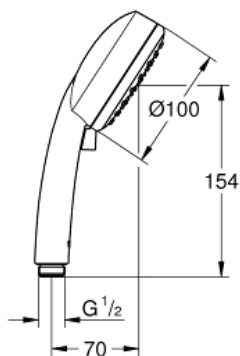

NEW TEMPESTA
COSMOPOLITAN 100
Handshower 2 Sprays
MODEL # 26046002

Pure Freude
an Wasser

GROHE

Product Description:

**NEW TEMPESTA COSMOPOLITAN 100
Handshower 2 Sprays**

Standard Specification:

- 2 Adjustable spray patterns: Rain, Jet
- **GROHE EcoJoy** 1.75 gpm (6.6 l/min) flow limiter
- **GROHE DreamSpray** perfect spray pattern
- **GROHE StarLight** chrome finish
- Inner WaterGuide for a longer life
- **SpeedClean** anti-lime system
- Universal mounting system (fits all standard shower hoses)
- Min. recommended pressure: 15 psi (1.0 bar)

Color:

□ 26046002 StarLight Chrome